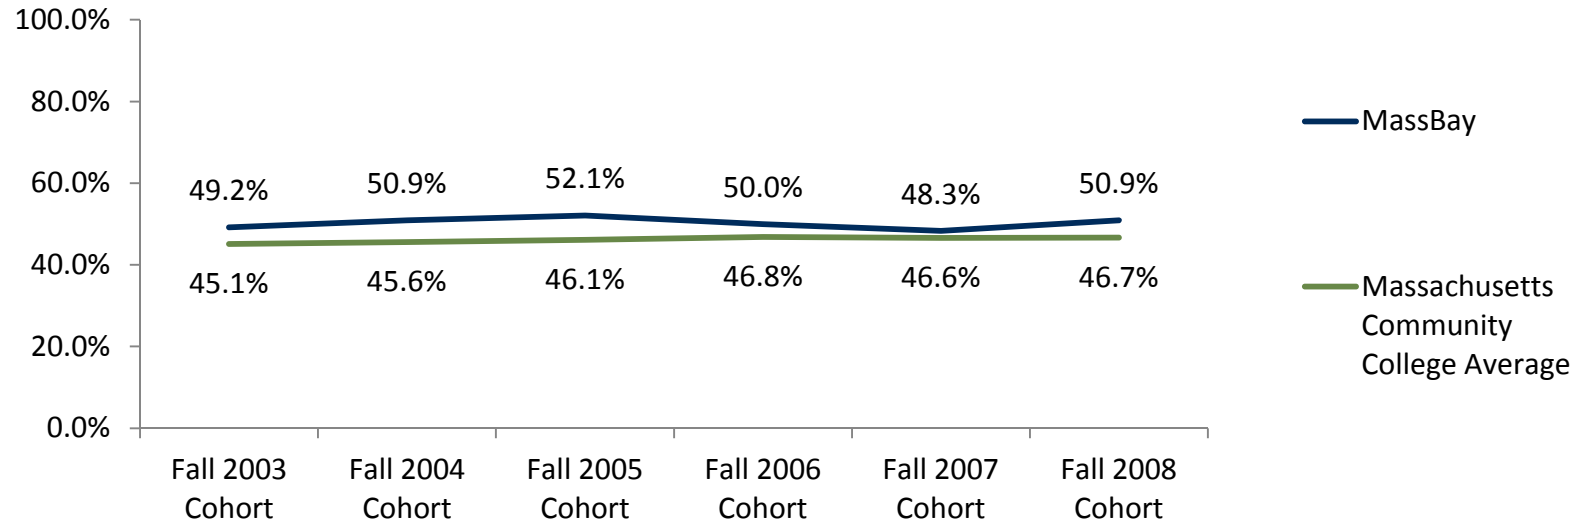

**Fall to Spring Retention Rate:
First-time Degree and Certificate Seeking Students**

**Fall to Fall Retention Rate:
First-time Degree and Certificate Seeking Students**

**Graduation Rate: First-time, Full-time Degree/Certificate
Seeking Students who Graduated within 3 years**

**Transfer Rate: First-time, Full-time Degree/Certificate
Seeking Students who Transferred within 3 years**

Achieving the Dream Success Rate
First-time Degree and Certificate Seeking Students

Percentage of full- and part-time degree and certificate seeking students who, within six years, earn a degree or certificate, transfer to a four-year school, or are still enrolled with at least 30 credits earned.