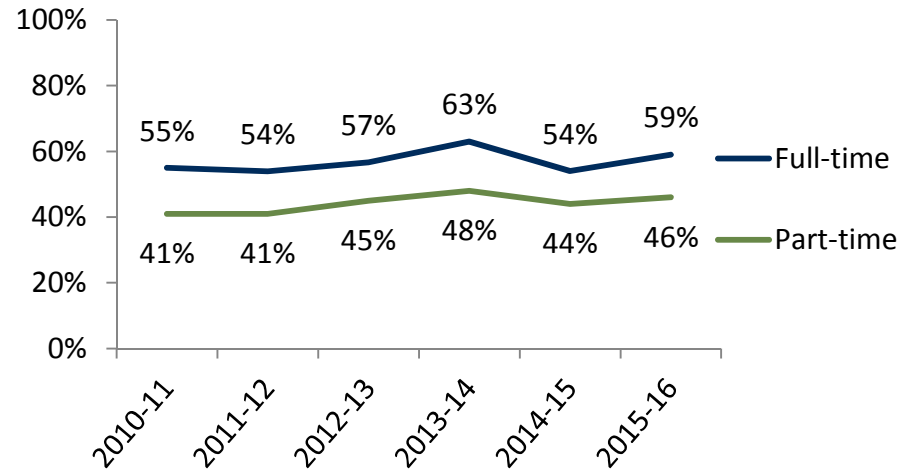

**Fall to Spring Retention Rate:
First-time Degree and Certificate Seeking Students**

**Fall to Fall Retention Rate:
First-time Degree and Certificate Seeking Students**

**Graduation Rate: First-time, Full-time Degree/Certificate
Seeking Students who Graduated within 3 years**

**Transfer Rate: First-time, Full-time Degree/Certificate
Seeking Students who Transferred within 3 years**

Achieving the Dream Success Rate
First-time Degree and Certificate Seeking Students

Percentage of full- and part-time degree and certificate seeking students who, within six years, earn a degree or certificate, transfer to a four-year school, or are still enrolled with at least 30 credits earned.