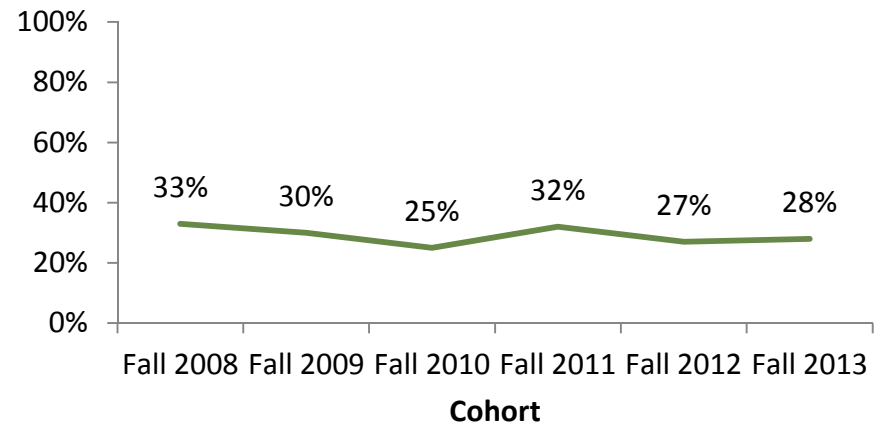

**Fall to Spring Retention Rate:
First-time Degree and Certificate Seeking Students**

**Fall to Fall Retention Rate:
First-time Degree and Certificate Seeking Students**

**Graduation Rate: First-time, Full-time Degree/Certificate
Seeking Students who Graduated within 3 years**

**Transfer Rate: First-time, Full-time Degree/Certificate
Seeking Students who Transferred within 3 years**

Achieving the Dream Success Rate
First-time Degree and Certificate Seeking Students

Percentage of full- and part-time degree and certificate seeking students who, within six years, earn a degree or certificate, transfer to a four-year school, or are still enrolled with at least 30 credits earned.