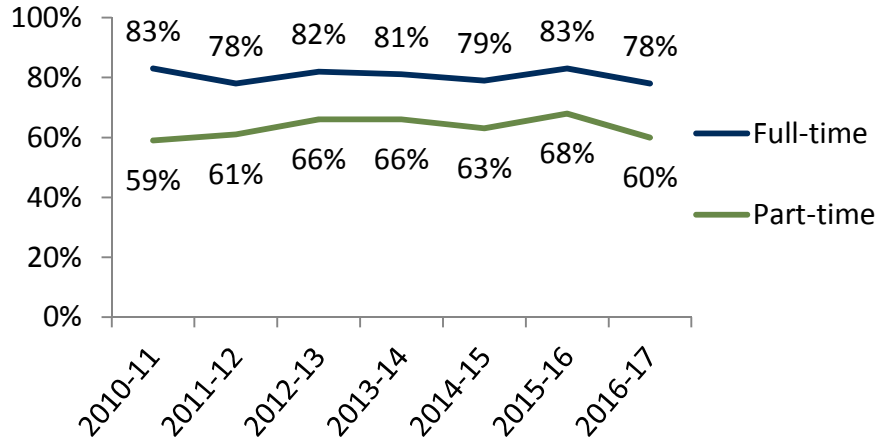

**Fall to Spring Retention Rate:
First-time Degree and Certificate Seeking Students**

**Fall to Fall Retention Rate:
First-time Degree and Certificate Seeking Students**

**Graduation Rate: First-time, Full-time Degree/Certificate
Seeking Students who Graduated within 3 years**

**Transfer Rate: First-time, Full-time Degree/Certificate
Seeking Students who Transferred within 3 years**

Achieving the Dream Success Rate
First-time Degree and Certificate Seeking Students

Percentage of full- and part-time degree and certificate seeking students who, within six years, earn a degree or certificate, transfer to a four-year school, or are still enrolled with at least 30 credits earned.