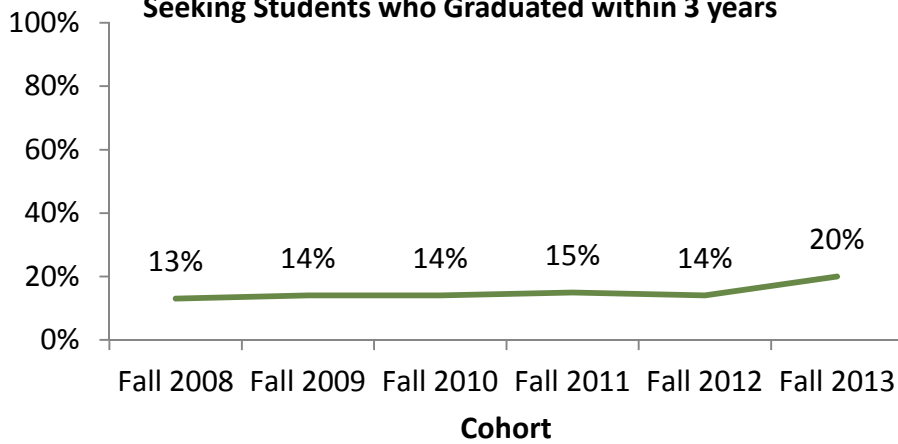

**Fall to Spring Retention Rate:
First-time Degree and Certificate Seeking Students**

**Fall to Fall Retention Rate:
First-time Degree and Certificate Seeking Students**

**Graduation Rate: First-time, Full-time Degree/Certificate
Seeking Students who Graduated within 3 years**

**Transfer Rate: First-time, Full-time Degree/Certificate
Seeking Students who Transferred within 3 years**

Achieving the Dream Success Rate
First-time Degree and Certificate Seeking Students

Percentage of full- and part-time degree and certificate seeking students who, within six years, earn a degree or certificate, transfer to a four-year school, or are still enrolled with at least 30 credits earned.